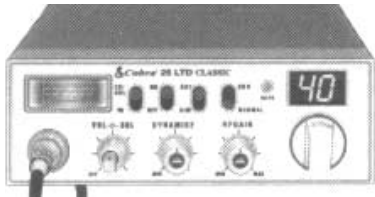

COBRA CB RADIOS

19 DX III

Compact 40 Channels, S/FR Meter, Built in Noise Canceling Electronic phase lock loop, CB/PA switch, 4 pin screw-on mic connector, Dynamic mic with 9' cord, Instant Emergency Channel 9, TX LED, New improved styling.

19DXIII \$49.95

75 WX ST

40 Channels, Remote Mount, Sound Tracker, 10 NOAA Weather Channels, Dual watch, Full channel scan, Instant 9 and 19, LCD display, 4 memory channels, Key lock, Underdash remote mounting system, Quick Disconnect, 5 digit frequency counter, External speaker jack, Signal strength and Power Output meter,

75WXST \$109.95

25 LTD

Classic CB radio, DynaMike, RF Gain, Switchable noise blanker, Dim/Bright, Instant channel 9, Automatic noise limiter, CB/PA, Illuminated analog signal strength & power meter, Front panel 4 pin screw-on mic connector, Heavy duty dynamic mic with 9' mic cord, Tactile controls, RX & TX indicators.

25LTD \$89.95

29 LTD

Classic CB radio, Fully Featured with SWR calibration, Delta tune, Switchable, Automatic noise limiter (ANL), and noise blander (NB), Dim/bright, Instant channel 9, CB/PA, Illuminated analog signal strength/power and SWR meter, Front panel 4 pin screw on mic connector, Heavy duty dynamic mic with 9' mic cord, Tactile controls, RX & TX indicators.