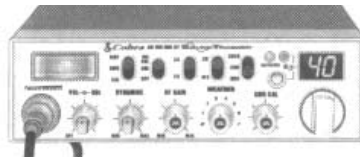

25LTD \$89.95

29 LTD

Classic CB radio, Fully Featured with SWR calibration, Delta tune, Switchable, Automatic noise limiter (ANL), and noise blander (NB), Dim/bright, Instant channel 9, CB/PA, Illuminated analog signal strength/power and SWR meter, Front panel 4 pin screw on mic connector, Heavy duty dynamic mic with 9' mic cord, Tactile controls, RX & TX indicators.

29LTD \$109.95

29 WX NW ST

Classic, Fully Featured with SoundTracker, Illumated Front Panel, 7 NOAA Weather Channels and Alert, Delta tune, SWR Calibration, Switchable automatic noise limiter (ANL) and noise blanker (NB), Dimmer control, Instant channel 9 and 19, Illuminated analog signal strength?power & SWR meter, Front panel 4 pin screw on mic connector, Heavy duty dynamic mic with 9' cord, Tactile controls, RX & TX indicators.