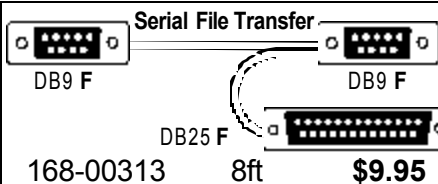

DB9 F to DB25 M

DB9 F DB25 M
170-00112 6ft **\$2.95**

IF YOU DON'T SEE WHAT YOU WANT CALL WE MAY HAVE IT .

NULL MODEM

FILE TRANSFER CABLES

Use File Transfer cables for Windows file transfer between 2 computers - usually located in Windows under accessories. • System Tools • File Transfer