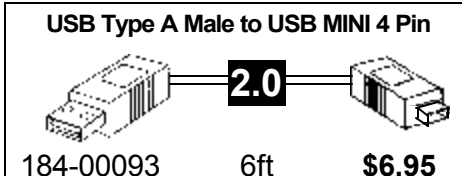

Fits Olympus: C-700 Ultra Zoom, C-2040 Zoom, C-2100 Ultra Zoom, C-300 0 Zoom, C-3020 Zoom, C-3030 Zoom, C-3040 Zoom, C4040 Zoom, D-100, D-150 Zoom, D-230, D-510 Zoom, E-100RS, E-10, E-20, 2112-DP
Epson: PhotoPC 3000Z PhotoPC 3100Z
HP: PhotoSmart 315 Kodak: DX3215, Dx3500, DX3600, DX3700, DX3900, DX4800, DX4900, LS420, (cab le connects to the EasyShare dock, not camera)
Minolta: Dimage 5, Dimage 7, Sony: Mavica MVC-CD1000, Cybershot DSC-S30, Cybershot DSC-S50, Cybershot DSC-S70, Cybershot DSC-F505V