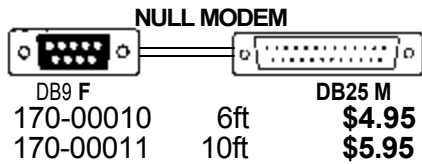

NULL MODEM

FILE TRANSFER CABLES

Use File Transfer cables for Windows file transfer between 2 computers - usually located in Windows under accessories. • System Tools • File Transfer