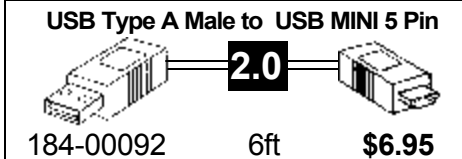

Fits SONY: Mavica MVC-FD92, Cybershot DSC-P30, Cybershot DSC-P50, Cybershot DSC-P1, Cybershot DSC-P5, Cybershot DSC-S75, Cybershot DSC-S85, Cybershot DSC-F707, MVCCD-200, MVCCD-300, DCR-PC9