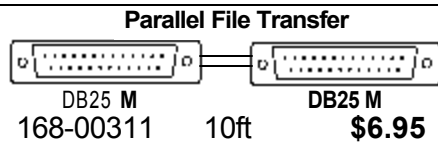

DB9 F to DB25 M

DB9 F DB25 M
170-00112 6ft **\$2.95**

IF YOU DON'T SEE WHAT YOU WANT CALL WE MAY HAVE IT .

NULL MODEM

FILE TRANSFER CABLES

Use File Transfer cables for Windows file transfer between 2 computers - usually located in Windows under accessories. • System Tools • File Transfer